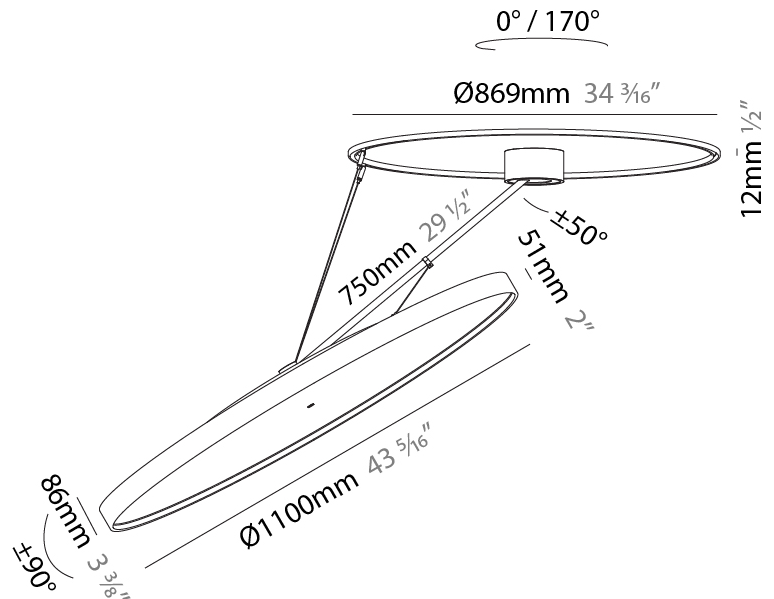

GENERAL

Series: Sign Diva Dancer
Subseries: Sign Diva Dancer Korona
Brand: Prolicht
Division: Architectural
Mounting Type: Suspension
Mounting Location: Ceiling
Subcategory: Pendant

PHYSICAL

Shape: Round
Diameter (mm): 1100
Diameter (in): 43 ⁵/₁₆
Height (mm): 870
Height (in): 34 ¹/₄
Light Distribution: Adjustable / Direct
Weight (kg): 16.1
Weight (lbs): 35.42
Diffuser: PMMA - Opal / Micro-Prism / Sparkling Secret / Vintage Industrial
Fixture Finish: SSR / BKV / CWI / CRY / HAB / LAG / UFT / ITA / RUA / RUR / MIC / FTG / MYG / TWT / LOD / PUS / FRO / FUP / KIA / POP / BLS / SPG / MEY / GOH / GUM / CHC / COM / ABZ / JAG / OBR / MOS / ROR
Fixture Material: Extruded Aluminum / Steel

ELECTRICAL

Lamp Type: LED (Zhaga Standard)
Input Wattage (W): 169.4
Total Output Wattage (W): 135
Dimming: Tri-Mode (Non-Dimming and Phase Dimming (120Vac only) and 0-10V Dimming)
Driver Included: Yes
Driver Location: Integrated
Driver Type: Constant Current - Universal
Driver Class: Class 2
Input Voltage (V): 120 - 277
Constant Current (MA): 350

LED

Color Temperature (°K): 2700 / 3000 / 4000
Max. Delivered Lumen (lm): 19520 / 19933 / 20340
CRI: >90 CRI
Lamp Life (hrs): 50000

OPTICAL

Adjustability: Rotational Canopy 170°; Tilting Canopy ±50°; Tilting Head ±90°

RATINGS AND CERTIFICATIONS

Certified By: Certified for North American Standards
IP rating: IP20