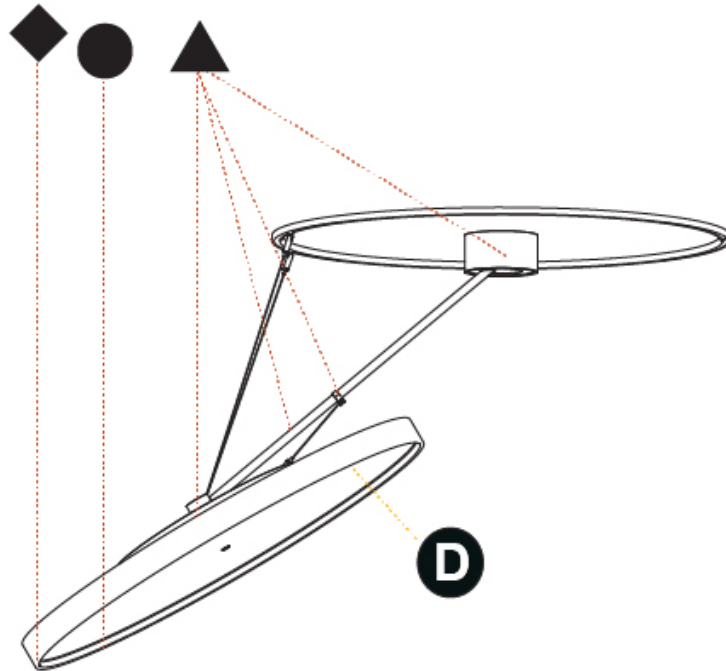

SIGN DIVA DANCER KORONA SUSPENSION

A30881-

PROJECT _____

TYPE _____

SPECIFIER _____

QUANTITY _____

DATE _____