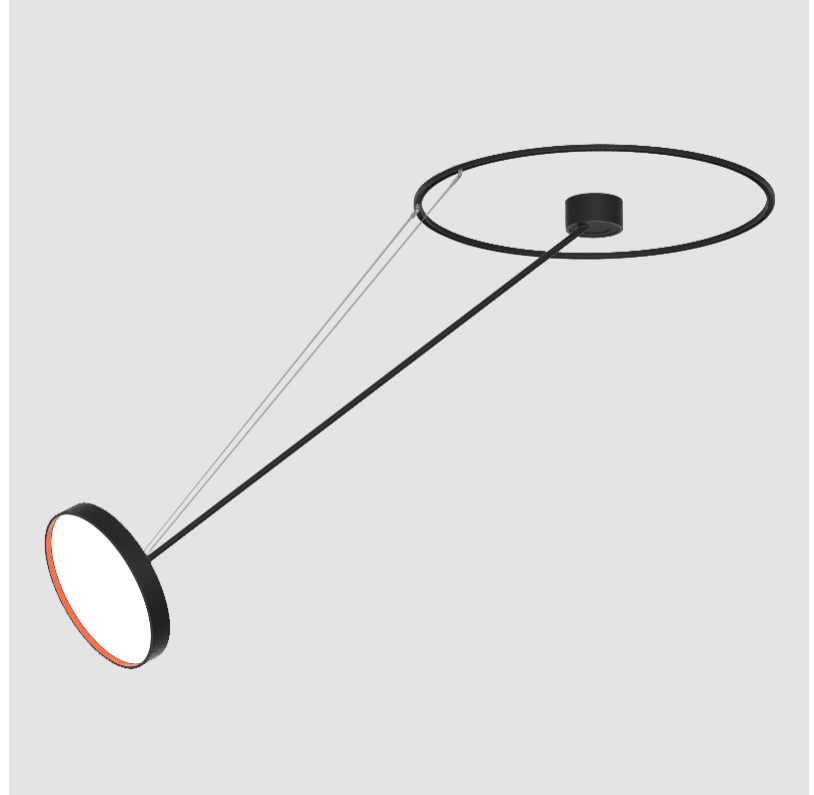

GENERAL

Series: Sign Diva Dancer
Subseries: Sign Diva Dancer Korona
Brand: Prolicht
Division: Architectural
Mounting Type: Suspension
Mounting Location: Ceiling
Subcategory: Pendant

PHYSICAL

Shape: Round
Diameter (mm): 400
Diameter (in): 15 3/4
Height (mm): 1620
Height (in): 63 3/4
Light Distribution: Adjustable / Direct
Weight (kg): 5
Weight (lbs): 11
Diffuser: PMMA - Opal / Micro-Prism / Sparkling Secret / Vintage Industrial
Fixture Finish: SSR / BKV / CWI / CRY / HAB / LAG / UFT / ITA / RUA / RUR / MIC / FTG / MYG / TWT / LOD / PUS / FRO / FUP / KIA / POP / BLS / SPG / MEY / GOH / GUM / CHC / COM / ABZ / JAG / OBR / MOS / ROR
Fixture Material: Extruded Aluminum / Steel

ELECTRICAL

Lamp Type: LED (Zhaga Standard)
Input Wattage (W): 17.0
Total Output Wattage (W): 15.4
Dimming: Tri-Mode (Non-Dimming and Phase Dimming (120Vac only) and 0-10V Dimming)
Driver Included: Yes
Driver Location: Integrated
Driver Type: Constant Current - Universal
Driver Class: Class 2
Input Voltage (V): 120 - 277
Constant Current (MA): 500

LED

Color Temperature (°K): 2700 / 3000 / 3500 / 4000
Max. Delivered Lumen (lm): 1807 / 1943 / 1951 / 1991
Nominal Lumen (lm): 2250 / 2420 / 2430 / 2480
CRI: >90 CRI
Lamp Life (hrs): 50000

OPTICAL

Adjustability: Rotational Canopy 170°; Tilting Canopy ±50°; Tilting Head ±90°

RATINGS AND CERTIFICATIONS

Certified By: Certified for North American Standards
IP rating: IP20