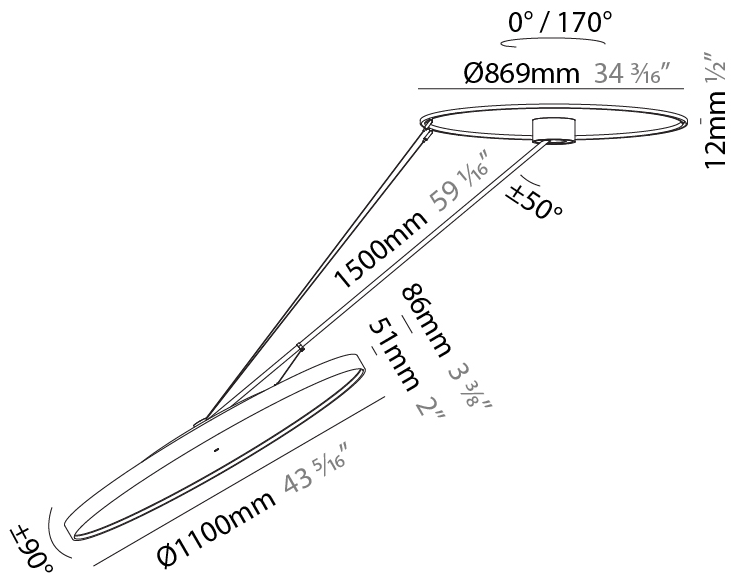

GENERAL

Series: Sign Diva Dancer
Subseries: Sign Diva Dancer Korona
Brand: Prolicht
Division: Architectural
Mounting Type: Suspension
Mounting Location: Ceiling
Subcategory: Pendant

PHYSICAL

Shape: Round
Diameter (mm): 1100
Diameter (in): 43 5/16
Height (mm): 1620
Height (in): 63 3/4
Light Distribution: Adjustable / Direct
Weight (kg): 15.5
Weight (lbs): 34.1
Diffuser: PMMA - Opal / Micro-Prism / Sparkling Secret / Vintage Industrial
Fixture Finish: SSR / BKV / CWI / CRY / HAB / LAG / UFT / ITA / RUA / RUR / MIC / FTG / MYG / TWT / LOD / PUS / FRO / FUP / KIA / POP / BLS / SPG / MEY / GOH / GUM / CHC / COM / ABZ / JAG / OBR / MOS / ROR
Fixture Material: Extruded Aluminum / Steel

ELECTRICAL

Lamp Type: LED (Zhaga Standard)
Input Wattage (W): 169.4
Total Output Wattage (W): 135
Dimming: Tri-Mode (Non-Dimming and Phase Dimming (120Vac only) and 0-10V Dimming)
Driver Included: Yes
Driver Location: Integrated
Driver Type: Constant Current - Universal
Driver Class: Class 2
Input Voltage (V): 120 - 277
Constant Current (MA): 600

LED

Color Temperature (°K): 2700 / 3000 / 4000
Max. Delivered Lumen (lm): 19520 / 19933 / 20340
CRI: >90 CRI
Lamp Life (hrs): 50000

OPTICAL

Adjustability: Rotational Canopy 170°; Tilting Canopy ±50°; Tilting Head ±90°

RATINGS AND CERTIFICATIONS

Certified By: Certified for North American Standards
IP rating: IP20