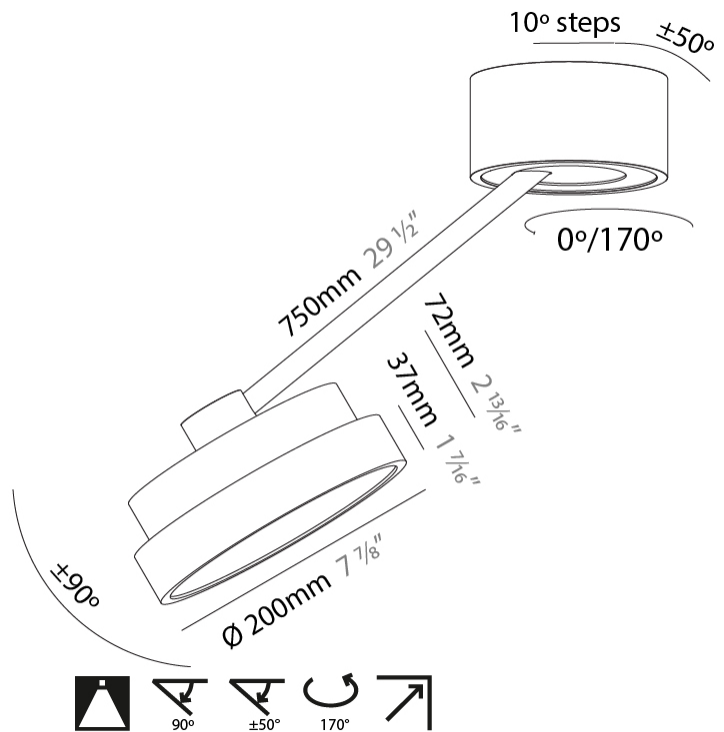

GENERAL

Series: Sign Diva Dancer
Subseries: Sign Diva Dancer Korona
Brand: Prolicht
Division: Architectural
Mounting Type: Suspension
Mounting Location: Ceiling
Subcategory: Pendant

PHYSICAL

Shape: Round
Diameter (mm): 200
Diameter (in): 7 7/8
Height (mm): 870
Depth (mm): 86
Height (in): 34 1/4
Depth (in): 3 3/8
Light Distribution: Adjustable / Direct
Weight (kg): 2.09
Weight (lbs): 4.607
Diffuser: PMMA - Opal / Micro-Prism / Sparkling Secret / Vintage Industrial
Fixture Finish: SSR / BKV / CWI / CRY / HAB / LAG / UFT / ITA / RUA / RUR / MIC / FTG / MYG / TWT / LOD / PUS / FRO / FUP / KIA / POP / BLS / SPG / MEY / GOH / GUM / CHC / COM / ABZ / JAG / OBR / MOS / ROR
Fixture Material: Extruded Aluminum / Steel

ELECTRICAL

Lamp Type: LED (Zhaga Standard)
Input Wattage (W): 11
Total Output Wattage (W): 10
Dimming: Tri-Mode (Non-Dimming and Phase Dimming (120Vac only) and 0-10V Dimming)
Driver Included: Yes
Driver Location: Integrated
Driver Type: Constant Current - Universal
Driver Class: Class 2
Input Voltage (V): 120 - 277
Constant Current (MA): 350

LED

Color Temperature (*K): 2700 / 3000 / 3500 / 4000
Max. Delivered Lumen (lm): 860 / 1080 / 1088 / 1110
CRI: >90 CRI
Lamp Life (hrs): 50000

OPTICAL

Adjustability: Rotational Canopy 170°; Tilting Canopy ±50°; Tilting Head ±90°

RATINGS AND CERTIFICATIONS

Certified By: Certified for North American Standards
IP rating: IP20