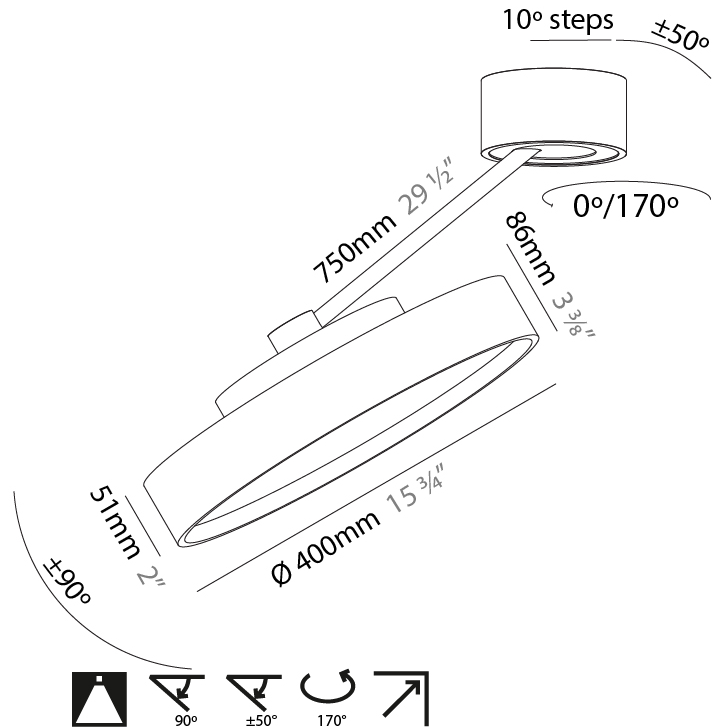

GENERAL

Series: Sign Diva Dancer
Subseries: Sign Diva Dancer Korona
Brand: Prolicht
Division: Architectural
Mounting Type: Suspension
Mounting Location: Ceiling
Subcategory: Pendant

PHYSICAL

Shape: Round
Diameter (mm): 400
Diameter (in): 15 3/4
Height (mm): 870
Depth (mm): 86
Height (in): 34 1/4
Depth (in): 3 3/8
Light Distribution: Adjustable / Direct
Weight (kg): 3.5
Weight (lbs): 7.716
Diffuser: PMMA - Opal / Micro-Prism / Sparkling Secret / Vintage Industrial
Fixture Finish: SSR / BKV / CWI / CRY / HAB / LAG / UFT / ITA / RUA / RUR / MIC / FTG / MYG / TWT / LOD / PUS / FRO / FUP / KIA / POP / BLS / SPG / MEY / GOH / GUM / CHC / COM / ABZ / JAG / OBR / MOS / ROR
Fixture Material: Extruded Aluminum / Steel

ELECTRICAL

Lamp Type: LED (Zhaga Standard)
Input Wattage (W): 17.9
Total Output Wattage (W): 16
Dimming: Tri-Mode (Non-Dimming and Phase Dimming (120Vac only) and 0-10V Dimming)
Driver Included: Yes
Driver Location: Integrated
Driver Type: Constant Current - Universal
Driver Class: Class 2
Input Voltage (V): 120 - 277
Constant Current (MA): 500

LED

Color Temperature (*K): 2700 / 3000 / 3500 / 4000
Max. Delivered Lumen (lm): 1870 / 2340 / 2372 / 2420
CRI: >90 CRI
Lamp Life (hrs): 50000

OPTICAL

Adjustability: Rotational Canopy 170°; Tilting Canopy ±50°; Tilting Head ±90°

RATINGS AND CERTIFICATIONS

Certified By: Certified for North American Standards
IP rating: IP20