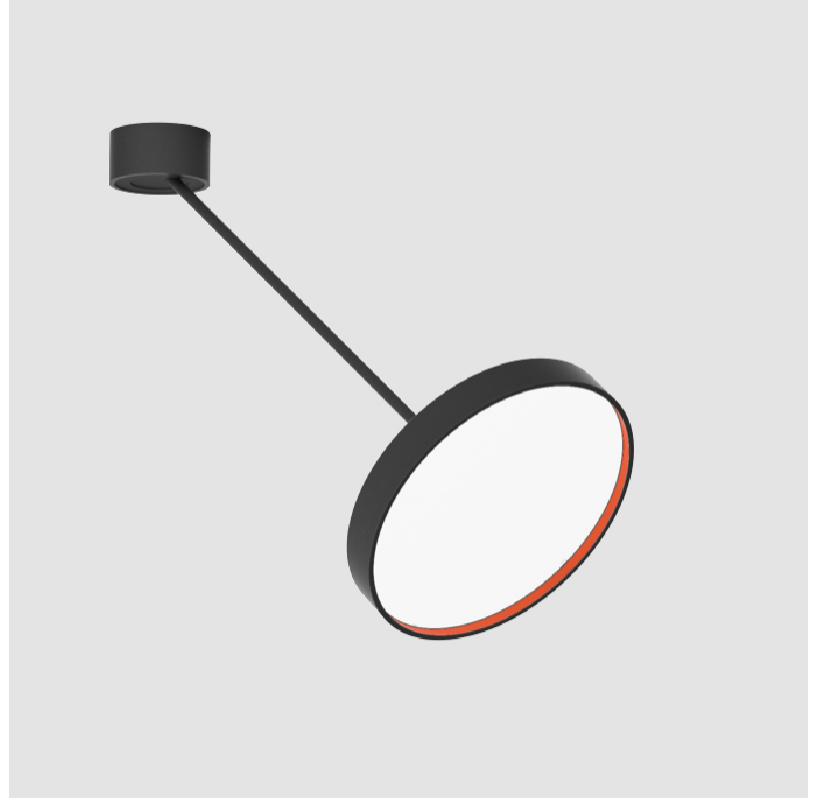

GENERAL

Series: Sign Diva Dancer
Subseries: Sign Diva Dancer Korona
Brand: Prolicht
Division: Architectural
Mounting Type: Suspension
Mounting Location: Ceiling
Subcategory: Pendant

PHYSICAL

Shape: Round
Diameter (mm): 400
Diameter (in): 15 3/4
Height (mm): 870
Depth (mm): 86
Height (in): 34 1/4
Depth (in): 3 3/8
Light Distribution: Adjustable / Direct
Weight (kg): 3.5
Weight (lbs): 7.716
Diffuser: PMMA - Opal / Micro-Prism / Sparkling Secret / Vintage Industrial
Fixture Finish: SSR / BKV / CWI / CRY / HAB / LAG / UFT / ITA / RUA / RUR / MIC / FTG / MYG / TWT / LOD / PUS / FRO / FUP / KIA / POP / BLS / SPG / MEY / GOH / GUM / CHC / COM / ABZ / JAG / OBR / MOS / ROR
Fixture Material: Extruded Aluminum / Steel

ELECTRICAL

Lamp Type: LED (Zhaga Standard)
Input Wattage (W): 17.9
Total Output Wattage (W): 16
Dimming: Tri-Mode (Non-Dimming and Phase Dimming (120Vac only) and 0-10V Dimming)
Driver Included: Yes
Driver Location: Integrated
Driver Type: Constant Current - Universal
Driver Class: Class 2
Input Voltage (V): 120 - 277
Constant Current (MA): 500

LED

Color Temperature (*K): 2700 / 3000 / 3500 / 4000
Max. Delivered Lumen (lm): 1870 / 2340 / 2372 / 2420
CRI: >90 CRI
Lamp Life (hrs): 50000

OPTICAL

Adjustability: Rotational Canopy 170°; Tilting Canopy ±50°; Tilting Head ±90°

RATINGS AND CERTIFICATIONS

Certified By: Certified for North American Standards
IP rating: IP20